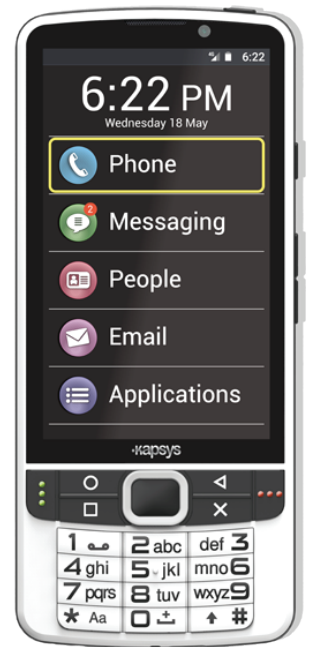

# SmartVision 2 Premium

Large and clear display

Touchscreen & keypad

Voice command & Voice recognition

Vocalized user interface

Voice assisted GPS navigation

E-book creator and reader

ABCD

Optical Character Recognition

Multiple contrast video magnifier

## SmartVision2 Premium, a Smartphone of Excellence for the Visually Impaired

### A choice of 3 control modes for an accommodating use

- An intuitive and ergonomic keypad with a central navigation pad, 4 Android keys and 2 dedicated keys to pick-up and hang-up a call
- A 4" touchscreen with a high resolution of 480 x 800 pixels
- A natural language based voice command through a dedicated button